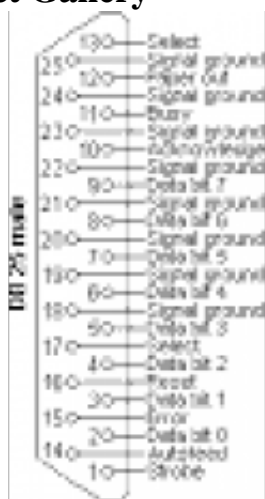

Parallella

Produktkode: 4535443

Tilgjengelighet: 2

Send SMS etter pris: 91166668

Short Description

Parallella

Beskrivelse

<https://www.digikey.com.au/en/resources/datasheets/adapteva/parallella-ref-manual>

Product Gallery

| GPIO | GPIO | GPIO | GPIO | GPIO | GPIO | GPIO | GPIO | GPIO | GPIO | GPIO | GPIO | GPIO | GPIO |
|------|------|------|------|------|------|------|------|------|------|------|------|------|------|
| 14_N | 16_N | 18_N | 20_N | 21_N | 22_N | 23_N | 24_N | 25_N | 26_N | 27_N | 28_N | 29_N | 30_N |
| ✓ | ✓ | ✓ | ✓ | ✓ | ✓ | ✓ | ✓ | ✓ | ✓ | ✓ | ✓ | ✓ | ✓ |
| ✓ | ✓ | ✓ | ✓ | ✓ | ✓ | ✓ | ✓ | ✓ | ✓ | ✓ | ✓ | ✓ | ✓ |
| ✓ | ✓ | ✓ | ✓ | ✓ | ✓ | ✓ | ✓ | ✓ | ✓ | ✓ | ✓ | ✓ | ✓ |