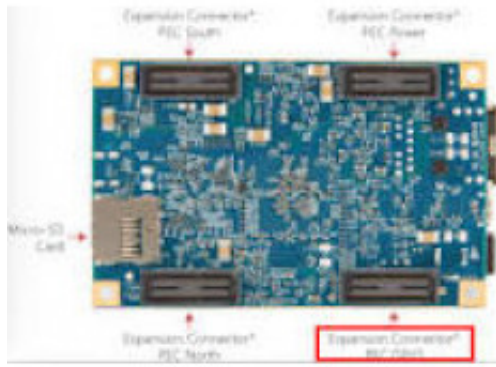

GPIO 16,N	GPIO 16,S	GPIO 16,N		GPIO 16,N	GPIO 16,S	GPIO 16,S	GPIO 16,N	GPIO 16,S	GPIO 16,N	GPIO 16,S	
17	18	19	20	21	22	23	24	25	26	27	28
x	x	x	x	x	x	x	x	x	x	x	x
x	x	x	x	x	x	x	x	x	x	x	x
29	30	31	32	33	34	35	36	37	38	39	40
GPIO 15,P	GPIO 15,P	GPIO 15,P	GPIO 15,P	GPIO 15,P	GPIO 15,P	GPIO 15,P	GPIO 15,P	GPIO 15,P	GPIO 15,P	GPIO 15,P	GPIO 15,P
41	42	43	44	45	46	47	48	49	50	51	52
x	x	x	x	x	x	x	x	x	x	x	x
x	x	x	x	x	x	x	x	x	x	x	x
53	54	55	56	57	58	59	60	61	62	63	64
GPIO 13,P	GPIO 13,P	GPIO 13,P	GPIO 13,P	GPIO 13,P	GPIO 13,P	GPIO 13,P	GPIO 13,P	GPIO 13,P	GPIO 13,P	GPIO 13,P	GPIO 13,P