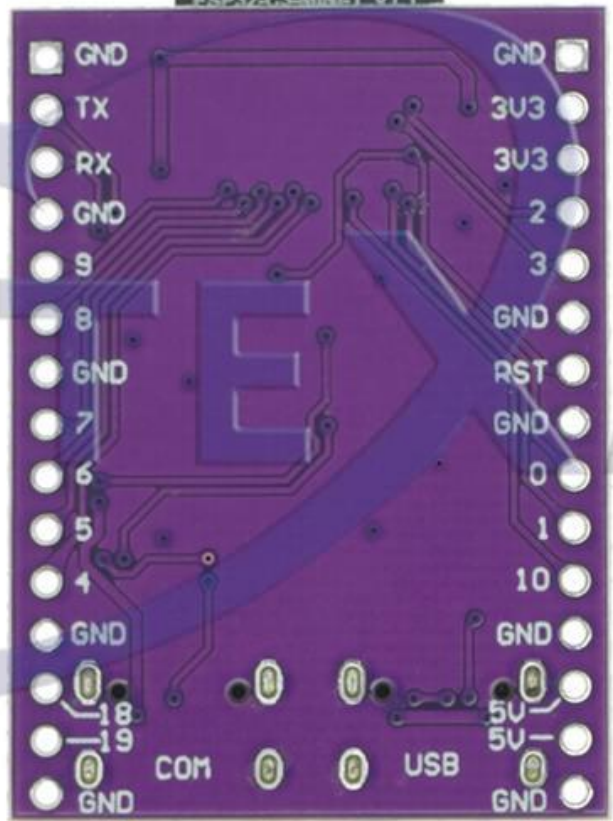

HF Pb 2118 ESP32-C3-MINI-1 V1.1