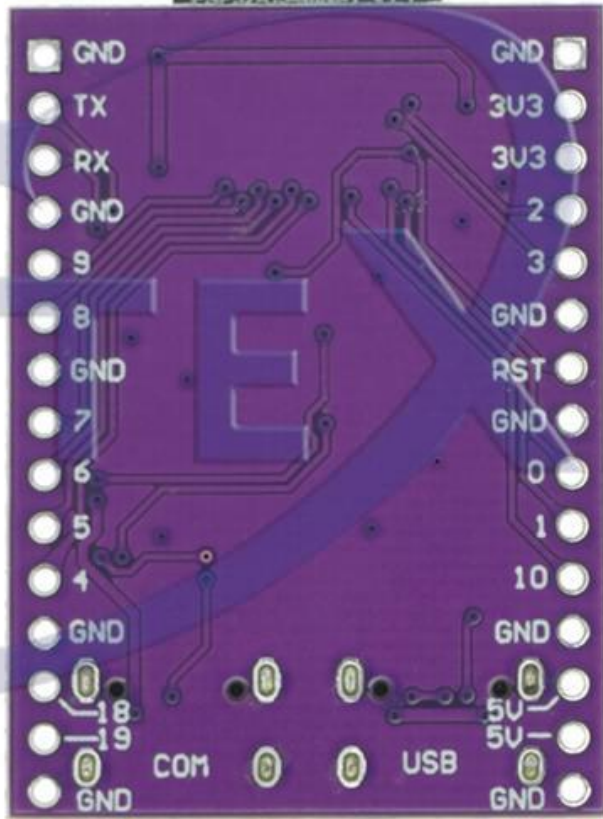

HF Pb
2118
ESP32-C3-MINI-1 V1.1