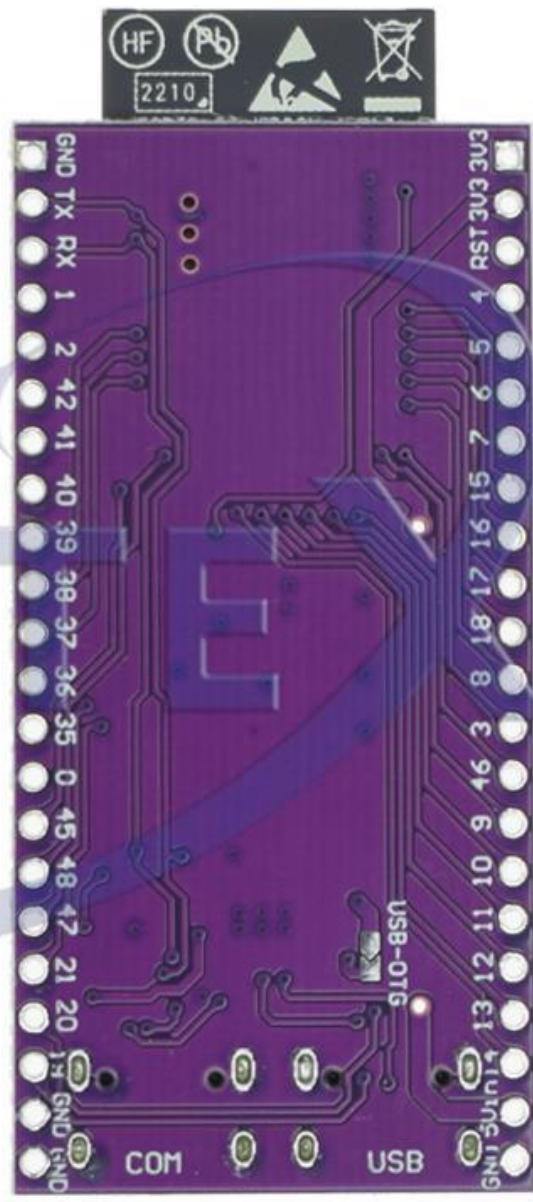

ESP32-S3 N16R8

Produktkode: 7454

Tilgjengelighet: 1

Pris: kr. 180,00

Short Description

ESP32-S3 N16R8

Beskrivelse

Description

ESP32-S3 WIFI+BLE5.0 Development Boards

Original Espressif modules:ESP32-S3-WROOM-1-N8R2(8M Flash/2SRAM) or

ESP32-S3-WROOM-1-N16R8(16M Flash/8SRAM)

AI IOT/Dual Type-C USB/WS2812B RGB/ESP32-WHO/CH343P

About ESP32-S3-WROOM-1 Storage description

mpn	sram	rom	psram	flash
ESP32-S3-WROOM-1-N4	512K	384K	0M	4M
ESP32-S3-WROOM-1-N8	512K	384K	0M	8M
ESP32-S3-WROOM-1-N16	512K	384K	0M	16M
ESP32-S3-WROOM-1-N4R8	512K	384K	8M	4M
ESP32-S3-WROOM-1-N8R8	512K	384K	8M	8M
ESP32-S3-WROOM-1-N16R8	512K	384K	8M	16M
ESP32-S3-WROOM-1-N4R2	512K	384K	2M	4M
ESP32-S3-WROOM-1-N8R2	512K	384K	2M	8M
ESP32-S3-WROOM-1-N16R2	512K	384K	2M	16M
ESP32-S3-WROOM-1-N8R8	512K	384K	8M	8M
ESP32-S3-WROOM-1-N16R8	512K	384K	8M	16M

HF Pb 2118 ESP32-C3-MINI-1 V1.1

[View more](#)