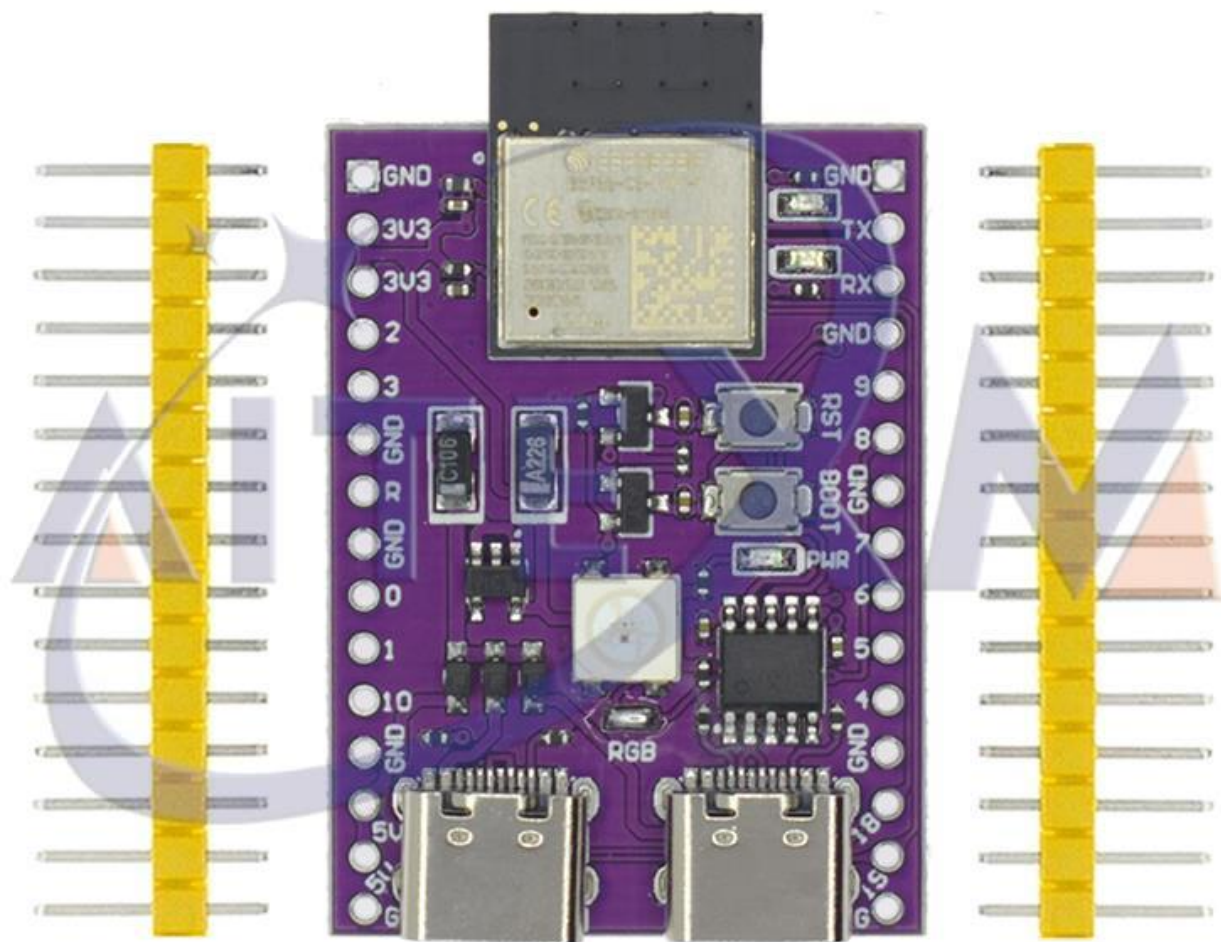

ESP32-S3 N16R8

Produktkode: 7454

Tilgjengelighet: 1

Pris: kr. 180,00

Short Description

ESP32-S3 N16R8

Beskrivelse

Description

ESP32-S3 WIFI+BLE5.0 Development Boards

Original Espressif modules:ESP32-S3-WROOM-1-N8R2(8M Flash/2SRAM) or

ESP32-S3-WROOM-1-N16R8(16M Flash/8SRAM)

AI IOT/Dual Type-C USB/WS2812B RGB/ESP32-WHO/CH343P

About ESP32-S3-WROOM-1 Storage description

mpn	sram	rom	psram	flash
ESP32-S3-WROOM-1-N4	512K	384K	0M	4M
ESP32-S3-WROOM-1-N8	512K	384K	0M	8M
ESP32-S3-WROOM-1-N16	512K	384K	0M	16M
ESP32-S3-WROOM-1-N4R8	512K	384K	8M	4M
ESP32-S3-WROOM-1-N8R8	512K	384K	8M	8M
ESP32-S3-WROOM-1-N16R8	512K	384K	8M	16M
ESP32-S3-WROOM-1-N4R2	512K	384K	2M	4M
ESP32-S3-WROOM-1-N8R2	512K	384K	2M	8M
ESP32-S3-WROOM-1-N16R2	512K	384K	2M	16M
ESP32-S3-WROOM-1-N8R8	512K	384K	8M	8M
ESP32-S3-WROOM-1-N16R8	512K	384K	8M	16M