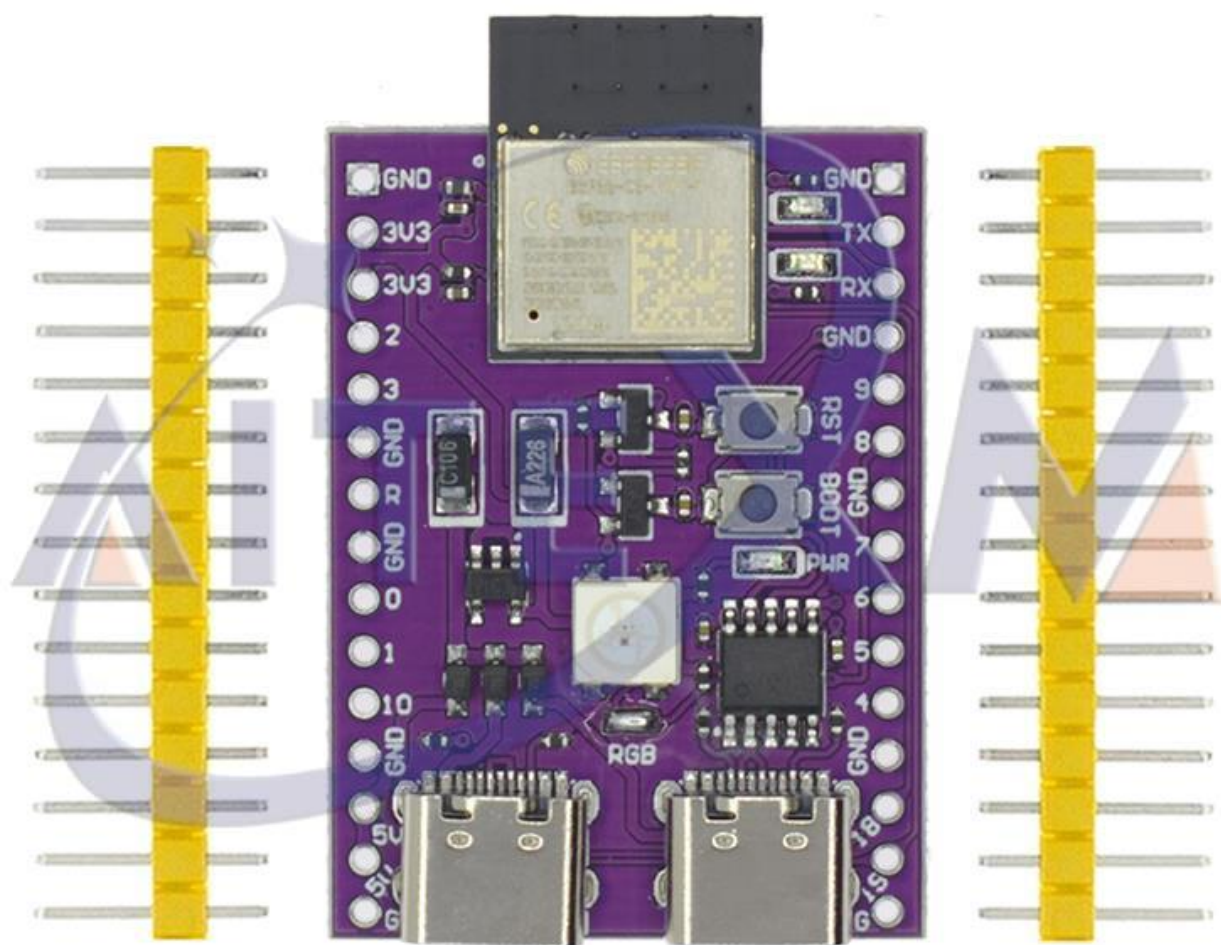

ESP32-S3 N16R8

Produktkode: 7454

Tilgjengelighet: 1

Pris: kr. 180,00

Short Description

ESP32-S3 N16R8

Beskrivelse

Description

ESP32-S3 WIFI+BLE5.0 Development Boards

Original Espressif modules:ESP32-S3-WROOM-1-N8R2(8M Flash/2SRAM) or

ESP32-S3-WROOM-1-N16R8(16M Flash/8SRAM)

AI IOT/Dual Type-C USB/WS2812B RGB/ESP32-WHO/CH343P

About ESP32-S3-WROOM-1 Storage description

mpn	sram	rom	psram	flash
ESP32-S3-WROOM-1-N4	512K	384K	0M	4M
ESP32-S3-WROOM-1-N8	512K	384K	0M	8M
ESP32-S3-WROOM-1-N16	512K	384K	0M	16M
ESP32-S3-WROOM-1-N4R8	512K	384K	8M	4M
ESP32-S3-WROOM-1-N8R8	512K	384K	8M	8M
ESP32-S3-WROOM-1-N16R8	512K	384K	8M	16M
ESP32-S3-WROOM-1-N4R2	512K	384K	2M	4M
ESP32-S3-WROOM-1-N8R2	512K	384K	2M	8M
ESP32-S3-WROOM-1-N16R2	512K	384K	2M	16M
ESP32-S3-WROOM-1-N8R8	512K	384K	8M	8M
ESP32-S3-WROOM-1-N16R8	512K	384K	8M	16M