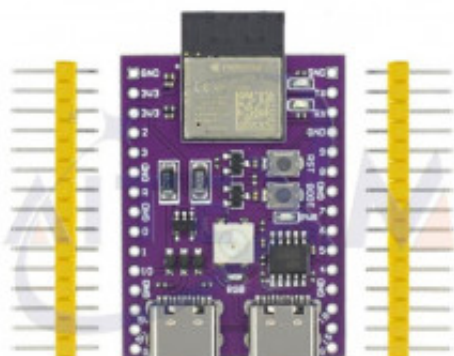

ESP32-C3 Dual USB

Produktkode: 34453

Tilgjengelighet: 2

Pris: kr. 120,00

Short Description

ESP32-C3 Dual USB

Beskrivelse

ESP32-S3 WIFI+BLE5.0 Development Boards

**Original Espressif modules:ESP32-S3-WROOM-1-N8R2(8M Flash/2SRAM) or
ESP32-S3-WROOM-1-N16R8(16M Flash/8SRAM)**

AI IOT/Dual Type-C USB/WS2812B RGB/ESP32-WHO/CH343P

About ESP32-S3-WROOM-1 Storage description