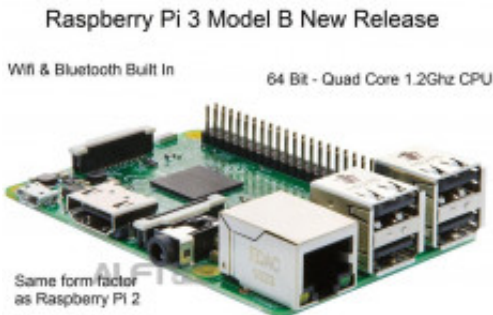

Raspberry Pi 3 Model B

Produktkode: 320

Tilgjengelighet: Opp til 1 mnd leveringstid

Pris: kr. 370,00

Short Description

Raspberry Pi 3 Model B 1GB QUAD Core Broadcom 64bit ARMv8 Processor Wifi

Beskrivelse

- Built on the latest Broadcom 2837 ARMv8 64bit processor
- The new generation Raspberry Pi 3 Model B is faster and more powerful than its predecessors.
- With built-in wireless and Bluetooth connectivity, it becomes the ideal IoT ready solution.

Features:

1.2GHz QUAD Core Broadcom BCM2837 64bit ARMv8 Processor
BCM43438 WiFi on board
Bluetooth Low Energy (BLE) on board
1GB RAM
4x USB 2 ports
40pin extended GPIO
HDMI and RCA video output

Product Gallery

Raspberry Pi 3 Model B New Release

Wifi & Bluetooth Built In

64 Bit - Quad Core 1.2Ghz CPU

Same form factor as Raspberry Pi 2