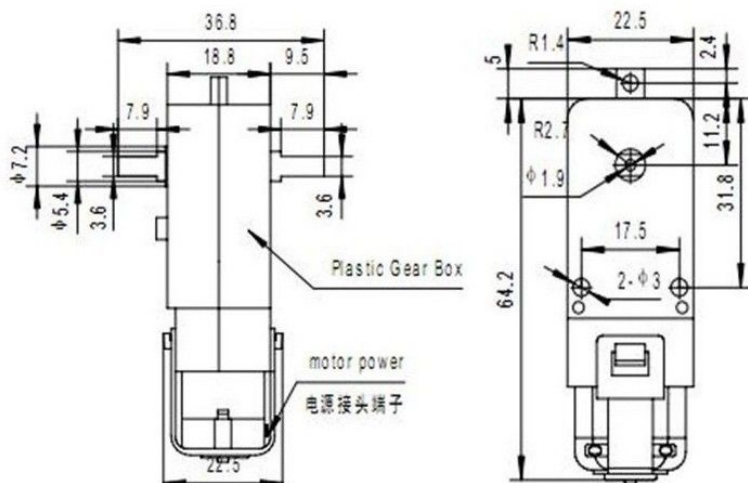

4 stk robthjul med motor

Produktkode: 561
Tilgjengelighet: Opp til 1 mnd leveringstid

Pris: kr. 85,00

Short Description

4 Pcs Smart Car Robot Plastic Tire Tyre Wheel + DC 6V Gear Motor Set for Arduino

Beskrivelse

NYPLATEO

PRODUCT FUNCTION

- DC Gear Motor
- no load speed (6V): 200RPM \pm 10%
- no load current (6V): ?200mA
- no load speed (3V): 90RPM \pm 10%
- no load current (3V): ?150mA
- Voltage: 3-6 V
- Reduction ratio is 1:48
- Tire Size
- Tire Size Center hole: Long 5.3MM, 3.5MM
- wide Diameter: 65MM
- Width: 26MM