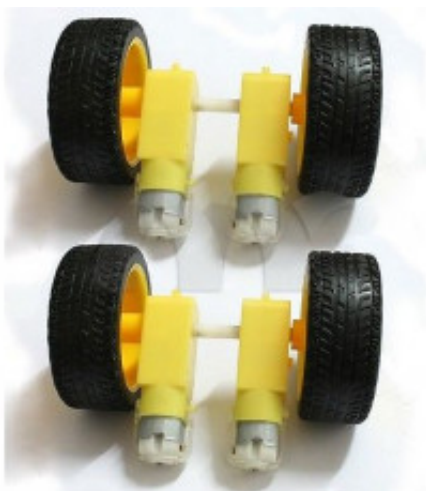

4 stk robthjul med motor

Produktkode: 561
Tilgjengelighet: Opp til 1 mnd leveringstid

Pris: kr. 85,00

Short Description

4 Pcs Smart Car Robot Plastic Tire Tyre Wheel + DC 6V Gear Motor Set for Arduino

Beskrivelse

NYPLATEO

PRODUCT FUNCTION

- DC Gear Motor
- no load speed (6V): 200RPM \pm 10%
- no load current (6V): ?200mA
- no load speed (3V): 90RPM \pm 10%
- no load current (3V): ?150mA
- Voltage: 3-6 V
- Reduction ratio is 1:48
- Tire Size
- Tire Size Center hole: Long 5.3MM, 3.5MM
- wide Diameter: 65MM
- Width: 26MM

PACKAGE INCLUDES

- smart car wheels x4
- DC Gear Motor x4

NYPLATEO