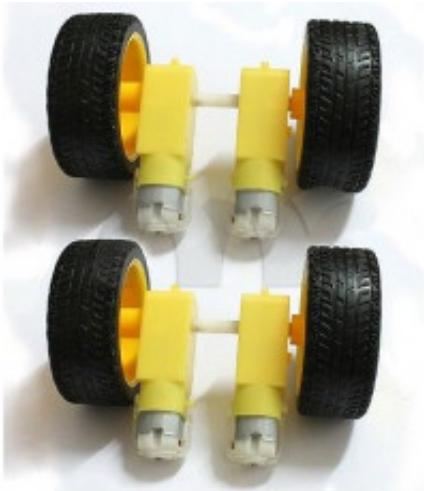

4 stk robthjul med motor

Produktkode: 561
Tilgjengelighet: Opp til 1 mnd leveringstid

Pris: kr. 85,00

Short Description

4 Pcs Smart Car Robot Plastic Tire Tyre Wheel + DC 6V Gear Motor Set for Arduino

Beskrivelse

NYPLATEO

PRODUCT FUNCTION

- DC Gear Motor
- no load speed (6V): 200RPM \pm 10%
- no load current (6V): ?200mA
- no load speed (3V): 90RPM \pm 10%
- no load current (3V): ?150mA
- Voltage: 3-6 V
- Reduction ratio is 1:48
- Tire Size
- Tire Size Center hole: Long 5.3MM, 3.5MM
- wide Diameter: 65MM
- Width: 26MM

PACKAGE INCLUDES

NYPLATEO

- smart car wheels x4
- DC Gear Motor x4