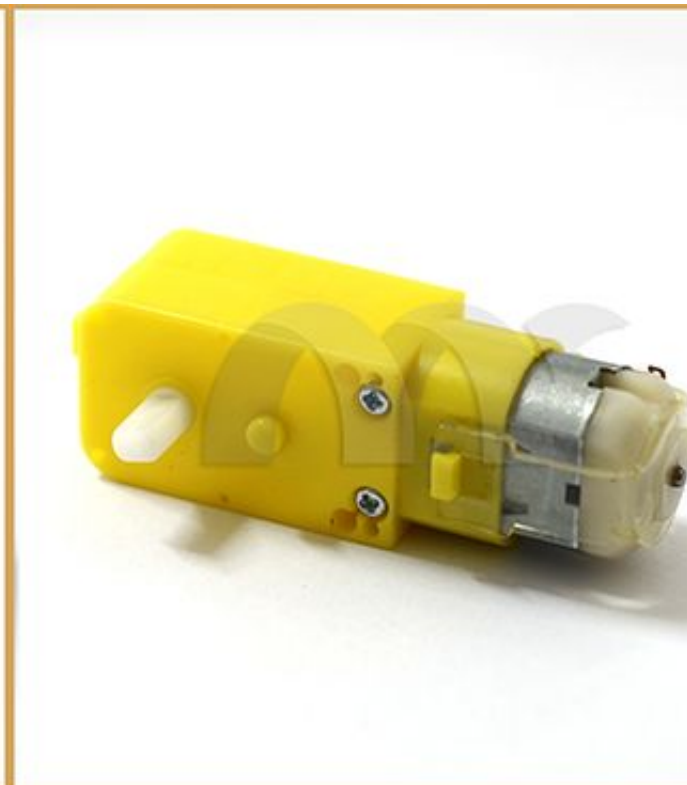

4 stk robthjul med motor

Produktkode: 561
Tilgjengelighet: Opp til 1 mnd leveringstid

Pris: kr. 85,00

Short Description

4 Pcs Smart Car Robot Plastic Tire Tyre Wheel + DC 6V Gear Motor Set for Arduino

Beskrivelse

NYPLATEO

PRODUCT FUNCTION

- DC Gear Motor
- no load speed (6V): 200RPM \pm 10%
- no load current (6V): ?200mA
- no load speed (3V): 90RPM \pm 10%
- no load current (3V): ?150mA
- Voltage: 3-6 V
- Reduction ratio is 1:48
- Tire Size
- Tire Size Center hole: Long 5.3MM, 3.5MM
- wide Diameter: 65MM
- Width: 26MM

PACKAGE INCLUDES

- smart car wheels x4
- DC Gear Motor x4

NYPLATEO