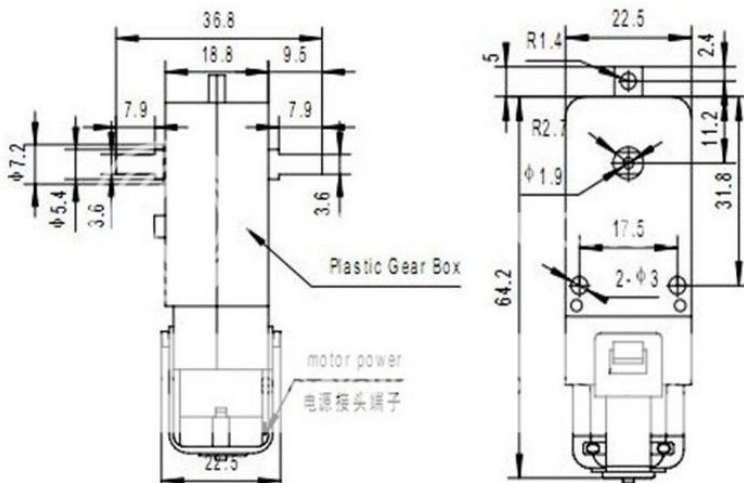

4 stk robthjul med motor

Produktkode: 561
Tilgjengelighet: Opp til 1 mnd leveringstid

Pris: kr. 85,00

Short Description

4 Pcs Smart Car Robot Plastic Tire Tyre Wheel + DC 6V Gear Motor Set for Arduino

Beskrivelse

NYPLATEO

PRODUCT FUNCTION

- DC Gear Motor
- no load speed (6V): 200RPM \pm 10%
- no load current (6V): ?200mA
- no load speed (3V): 90RPM \pm 10%
- no load current (3V): ?150mA
- Voltage: 3-6 V
- Reduction ratio is 1:48
- Tire Size
- Tire Size Center hole: Long 5.3MM, 3.5MM
- wide Diameter: 65MM
- Width: 26MM